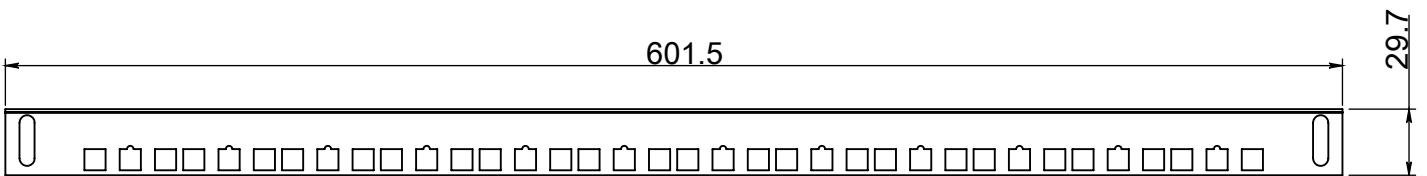

MOUNTING BRACKET

ACBK12U

Version: 03/20

TECHNICAL DRAWINGS

keep stable