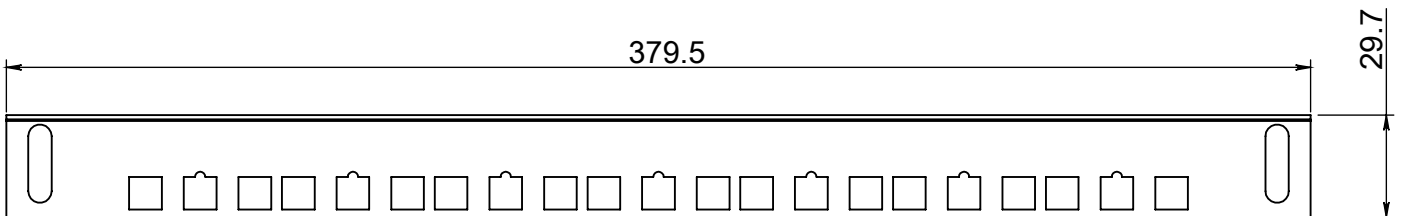

MOUNTING BRACKET

ACBK7U

Version: 03/20

TECHNICAL DRAWINGS

keep stable