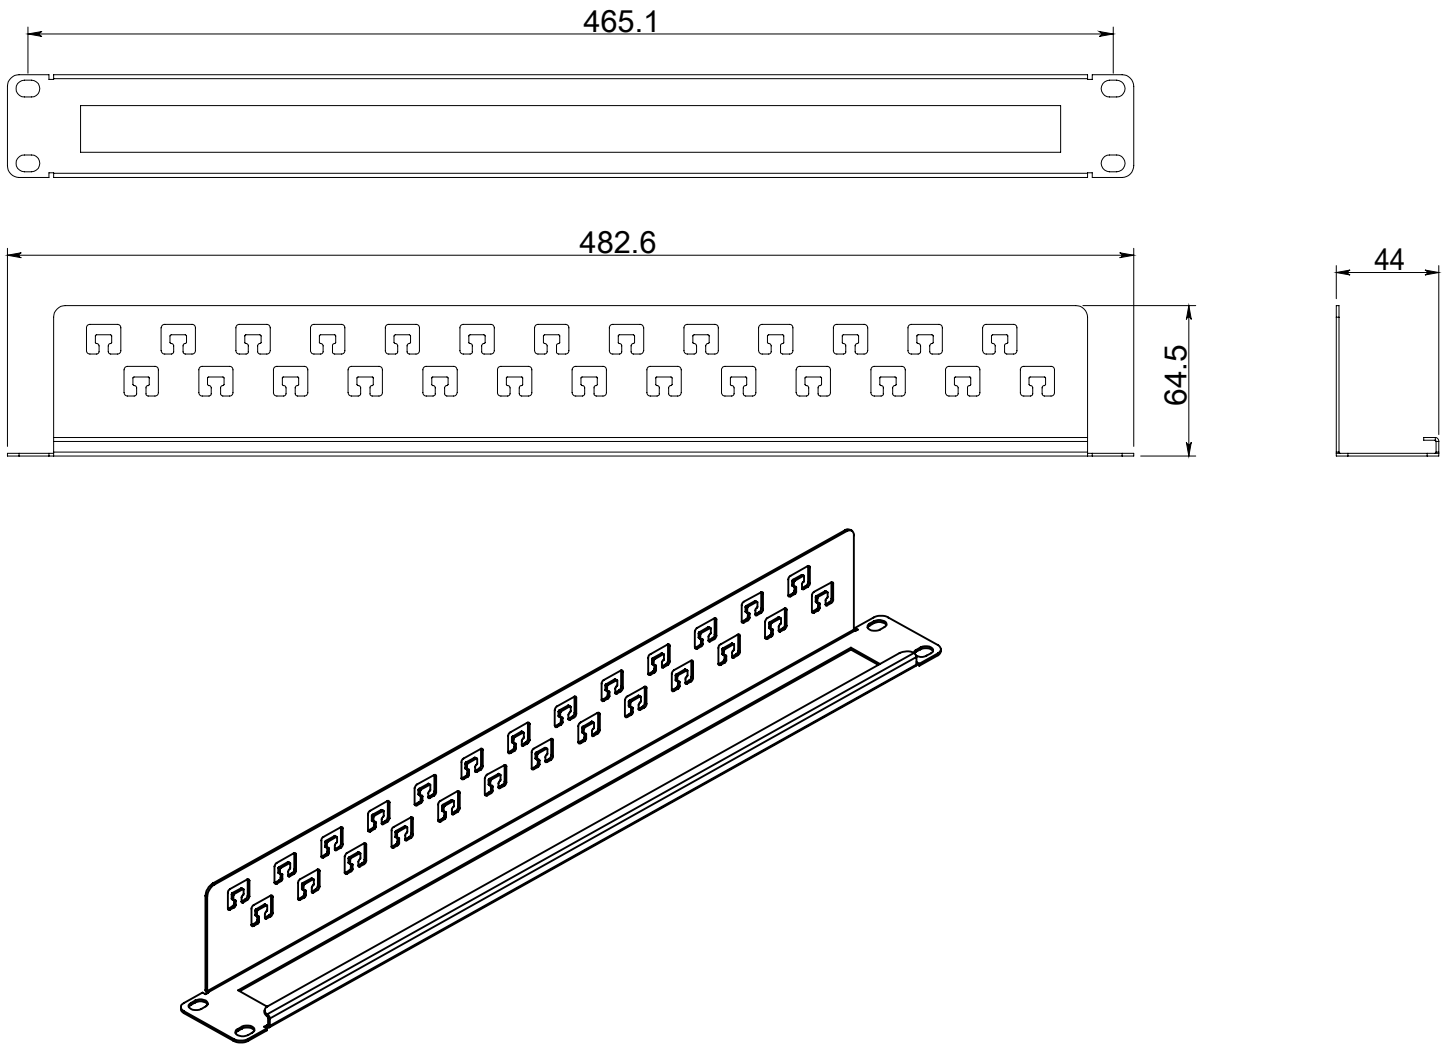

1U BRUSH PANEL

ACBRUSH-B

Version: 03/20

Easy horizontal cable management

Brush block dust & air

Sturdy steel sheet

DESCRIPTION

Excess cable can be managed by horizontal cable manager, brush panel or individual cable management rings .

FEATURES

- Color: Black
- Height unit: 1U
- For installation on the 483 mm (19") rails
- Sturdy steel sheet

ORDER INFORMATION

DESCRIPTION	PARTNUMBER
1U brush panel	ACBRUSH-B

TECHNICAL DRAWINGS

keep stable