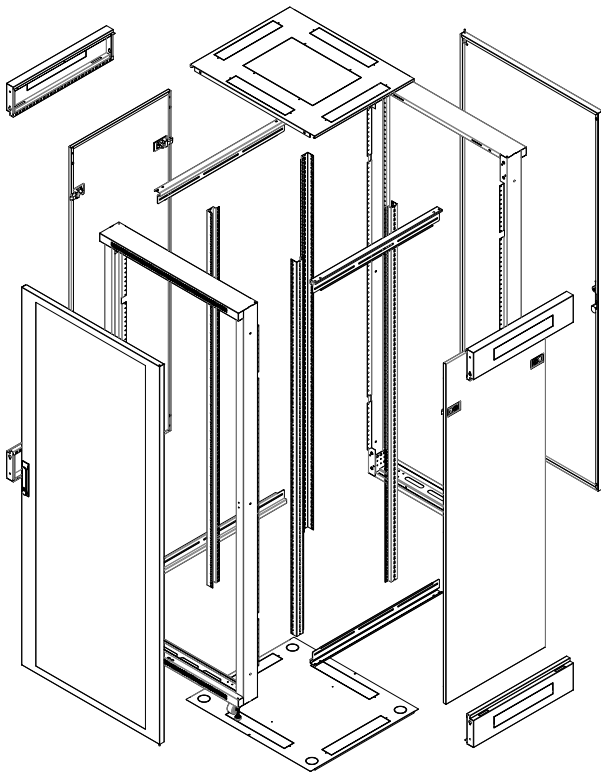

NETWORK SERVER CABINETS

DB42-88

Version: 03/20

TECHNICAL DRAWINGS

keep stable