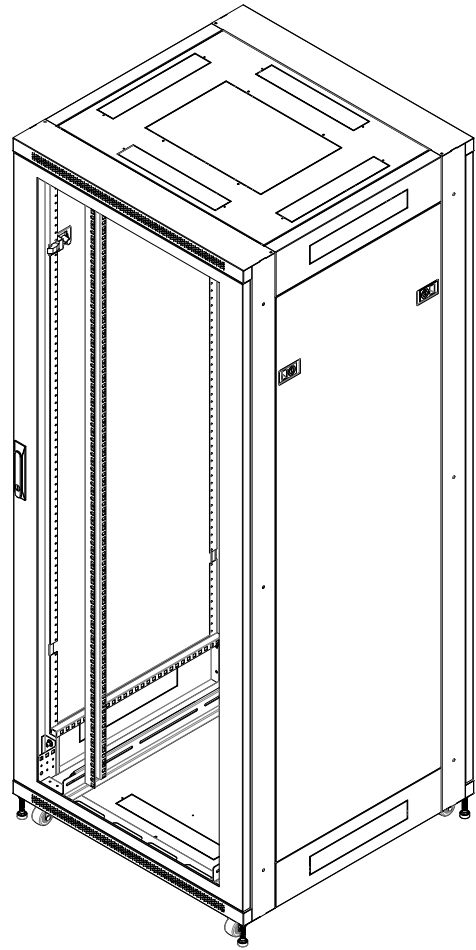

NETWORK SERVER CABINETS

DB42-88

Version: 03/20

TECHNICAL DRAWINGS

keep stable