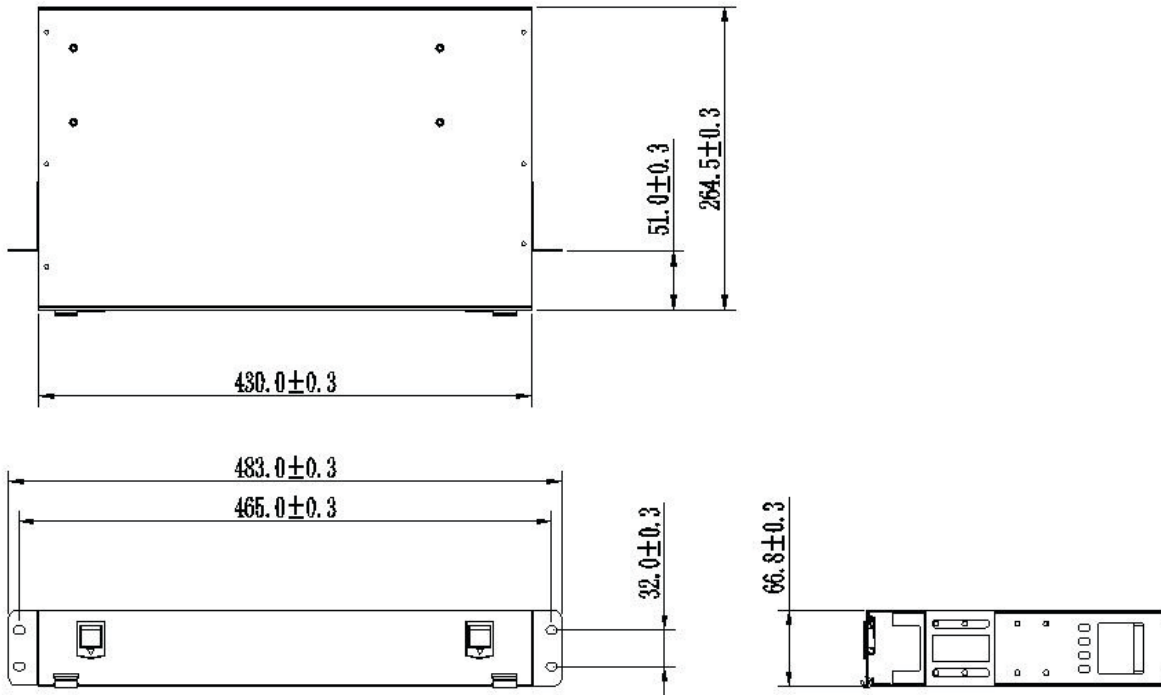

24 PORTS FC ODF PATCH PANEL (FULL LOADED)

LFPF24-ODF-31

Version: 03 /20

Color: Grey

19-inch standard room

DESCRIPTION

ODF fiber optical patch panel is suitable for data center fiber backbone connection and management in MDA, IDA, or HDA. It can be installed on 19" rack or cabinet for MPO switch modular or front MPO adapter panel.

FEATURES

- Size: 475 x 467 x 322 mm
- Independent design, simple and more compact
- Box with cold-rolled steel production, surface spray and simple appearance
- Torah splice tray inside simple and convenient, quick installation and replacement
- 24port FC ODF Patch Panel (Full loaded)

ORDER INFORMATION

	NUMBER (pcs)	WEIGHT (kg)	DEPTH (cm)	WIDTH (cm)	HEIGHT (cm)	PART. NO
Package (1 Carton)	5	12	47.5	46.7	32.2	LFPF24-ODF-31

24 PORTS FC ODF PATCH PANEL (FULL LOADED)

LFPF24-ODF-31

Version: 03/20

TECHNICAL DRAWINGS

keep stable