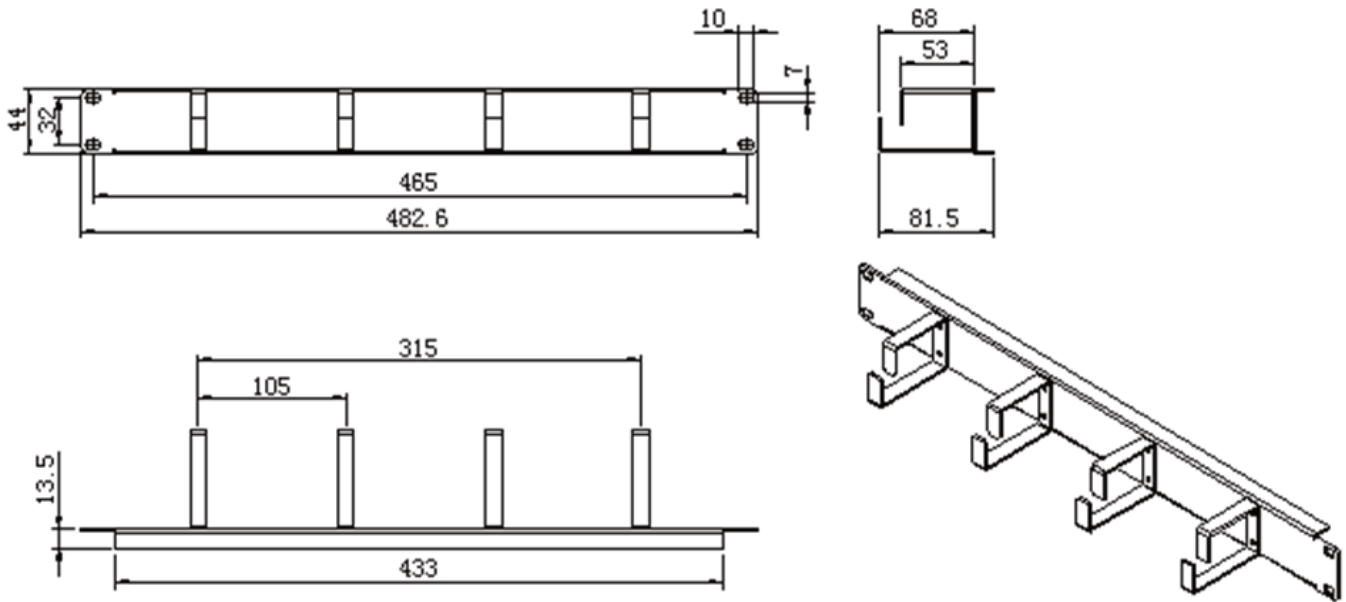

Compatible with 19-inch equipment rack, cabinets and wall mount shelf, suitable for interaction and termination of horizontal cabling between devices, equipment and centralized points.

FEATURES

- Color: Black / Grey
- Height unit: 1U
- Size: 81.5 x 482.6 x 44 mm
- For installation on the 483mm (19") profil rails
- Sturdy steel sheet
- 4x cable management ring

ORDER INFORMATION

	NUMBER (pcs)	WEIGHT (kg)	DEPTH (cm)	WIDTH (cm)	HEIGHT (cm)	PART. NO
Package (1 Carton)	10	7.6	53.5	31.3	23.4	LMD104

HORIZONTAL CABLE MANAGEMENT

LMD104

Version: 03/20

TECHNICAL DRAWINGS

keep stable