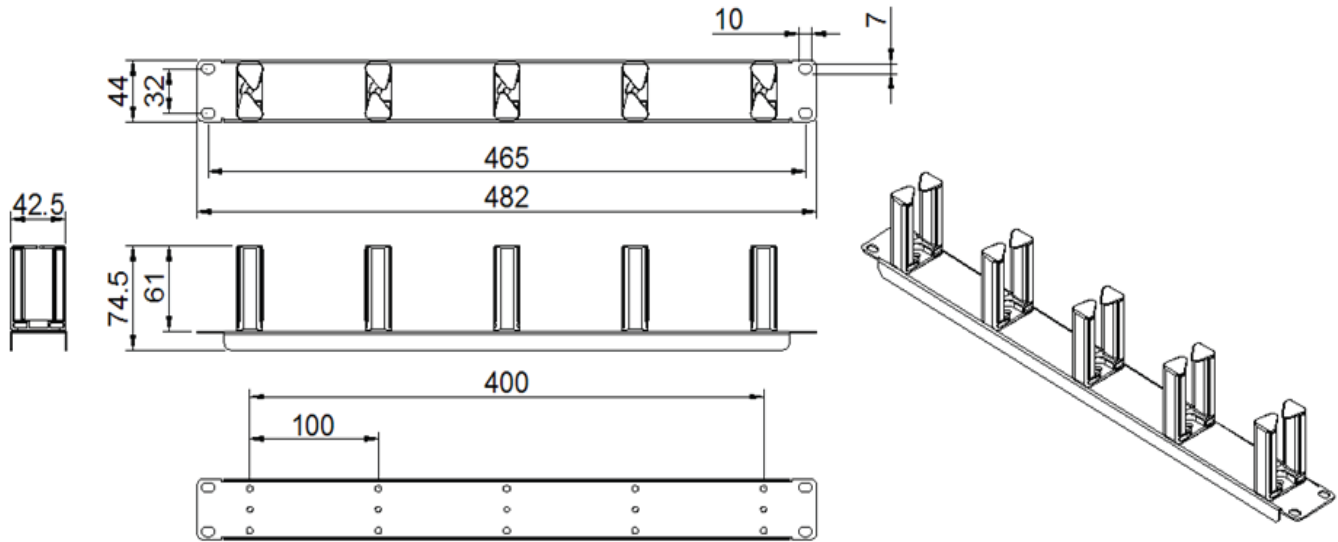

TECHNICAL DRAWINGS

keep stable