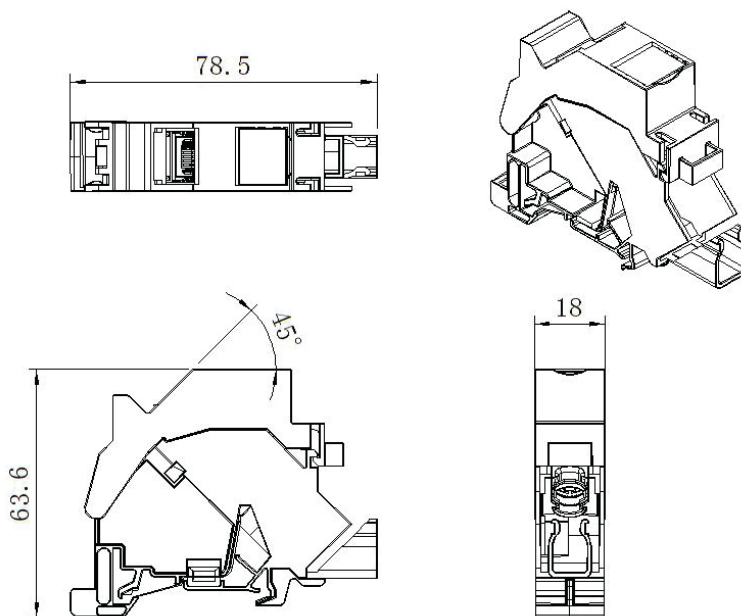

Suitable for Keystone Jack LKS119 shielded module installation, which is widely used in working area network cabling.

FEATURES

- Color: Grey
- Size: 18x78.5 x 65.6 mm
- Made of high quality PC
- IP 20
- Vertikal outlet
- System for all DIN rails

ORDER INFORMATION

	NUMBER (pcs)	WEIGHT (kg)	DEPTH (cm)	WIDTH (cm)	HEIGHT (cm)	PART. NO
Package (1 Carton)	200	5.4	53	31	23	LOG101-G

DIN RAIL ADAPTER

LOG101-G

Version: 03/20

TECHNICAL DRAWINGS

keep stable